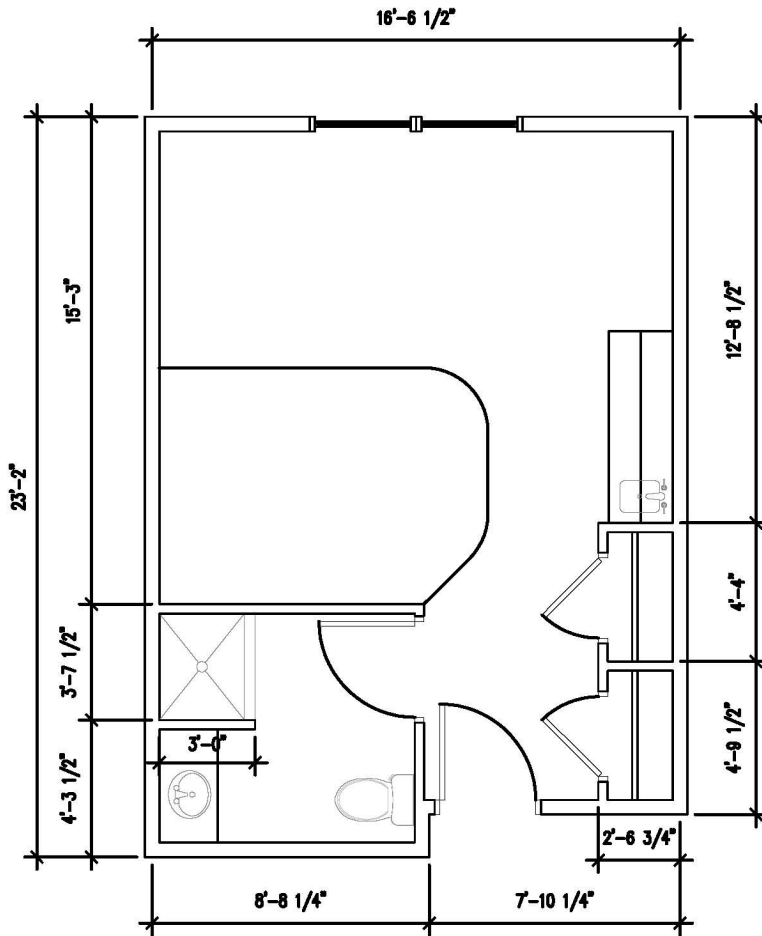

# Floorplans

## Deluxe Large Studio

STUDIO - A2

Scale: 1/4" = 1'-0"

373 SF

## One Bedroom

ONE BEDROOM - B1

Scale: 1/4" = 1'-0"

525 SF