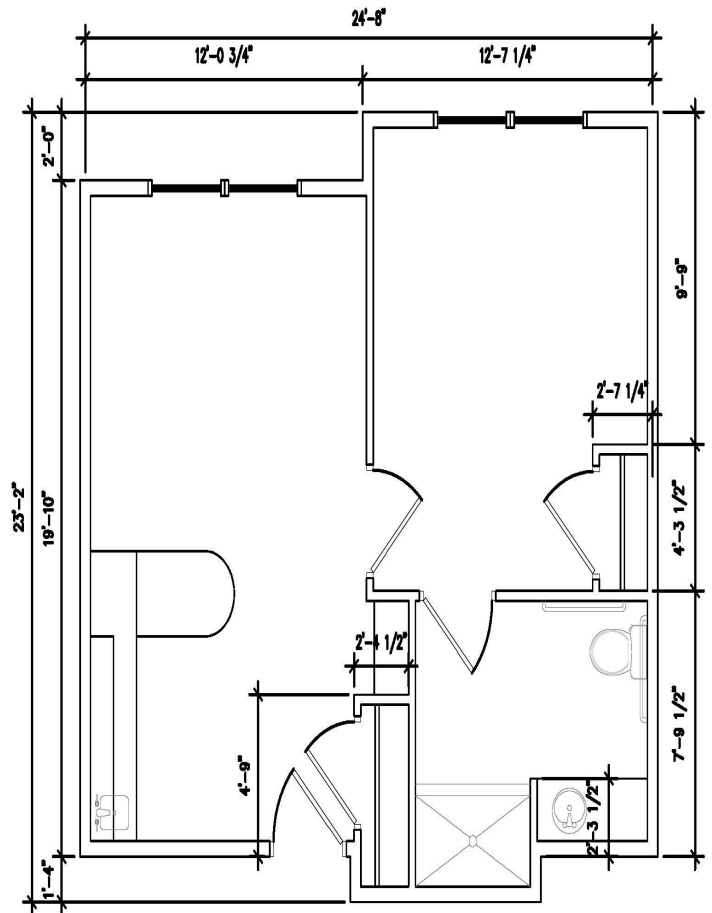

## Deluxe Large Studio

STUDIO - A2

Scale: 1/4" = 1'-0"

373 SF

## One Bedroom

ONE BEDROOM - B1

Scale: 1/4" = 1'-0"

525 SF